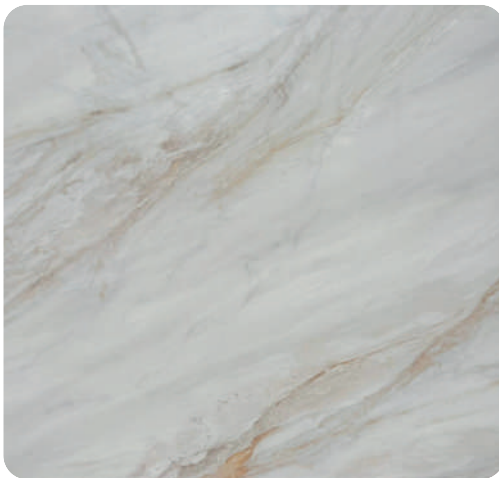

FUSION WHITE
thickness: 20mm
slab size: 3240x1620