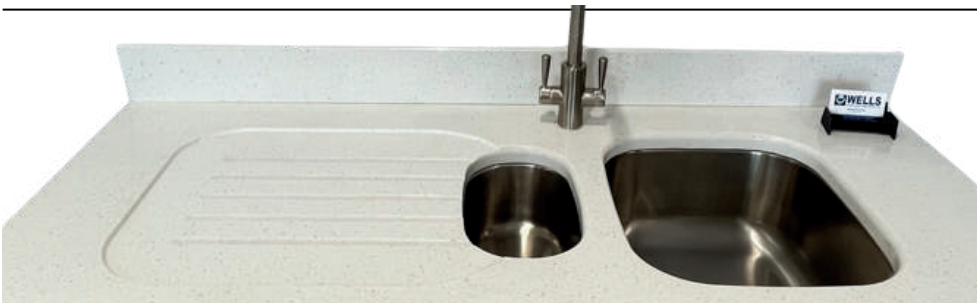

DRAINING BOARDS

STANDARD
DRAINING GROOVES

included in the price of the kitchen

NO
DRAINING GROOVES

HALF RECESSED
DRAINING BOARD

€350.00

FULL RECESSED
DRAINING BOARD

€600.00